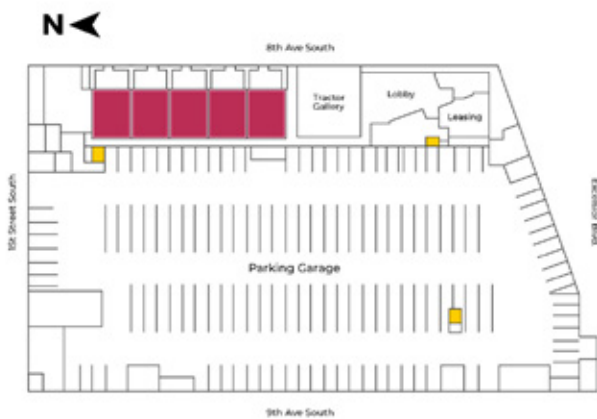

Harrison

Level 1

Beds: 1 +Den

Baths: 1

Total Interior Sq Ft: 1092

Leasing Office:

P: (952) 698-9999

E: Leasing@TheMoline.com