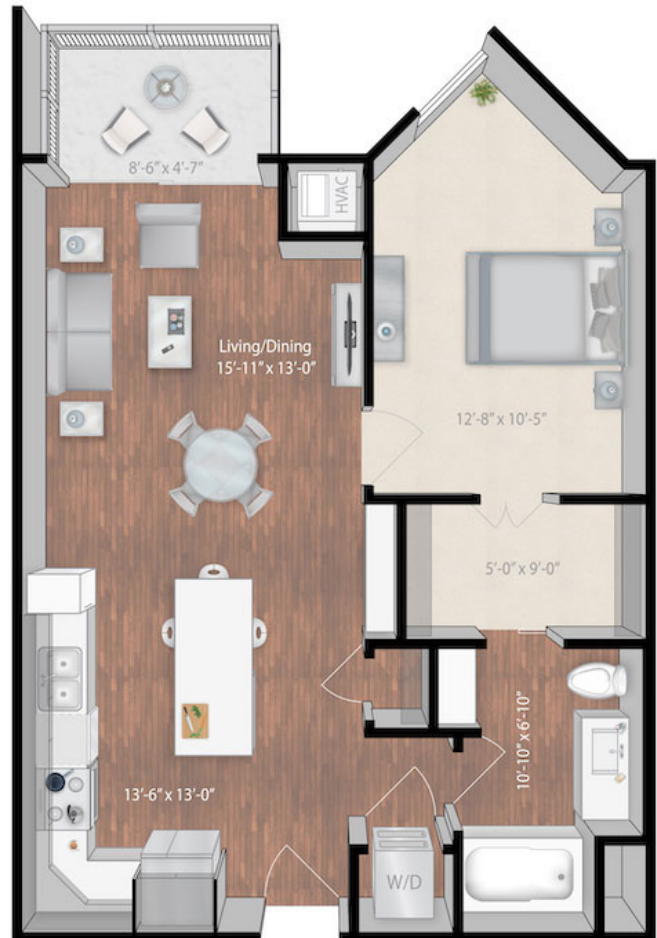

Herman

Levels 2-6

Beds: 1

Baths: 1

Total Interior Sq Ft: 786

Leasing Office:

P: (952) 698-9999

E: Leasing@TheMoline.com