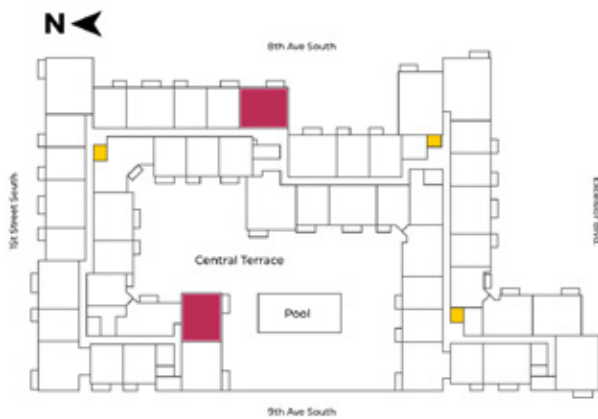

Van Buren

Levels 2-6

Beds: 2

Baths: 2

Total Interior Sq Ft: 1,125

Leasing Office:

P: (952) 698-9999

E: Leasing@TheMoline.com