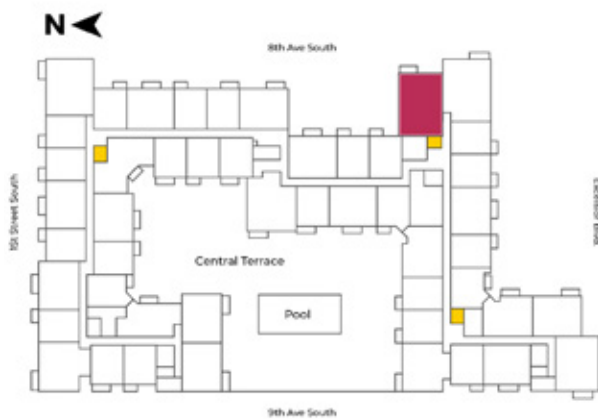

Cambridge

Levels 2-5

Beds: 3

Baths: 2

Total Interior Sq Ft: 1,613

Leasing Office:

P: (952) 698-9999

E: Leasing@TheMoline.com