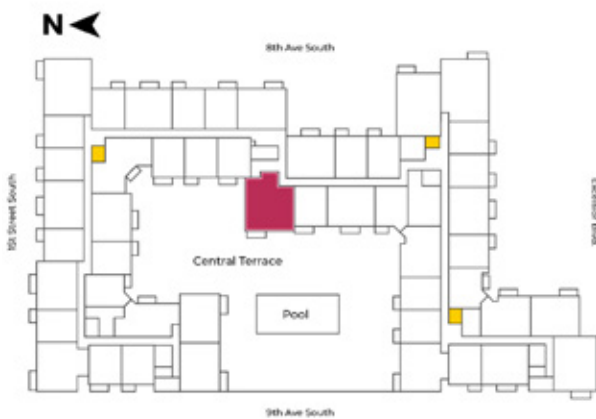

Washington

Levels 3-6

Beds: 3

Baths: 2

Total Interior Sq Ft: 1,523

Leasing Office:

P: (952) 698-9999

E: Leasing@TheMoline.com